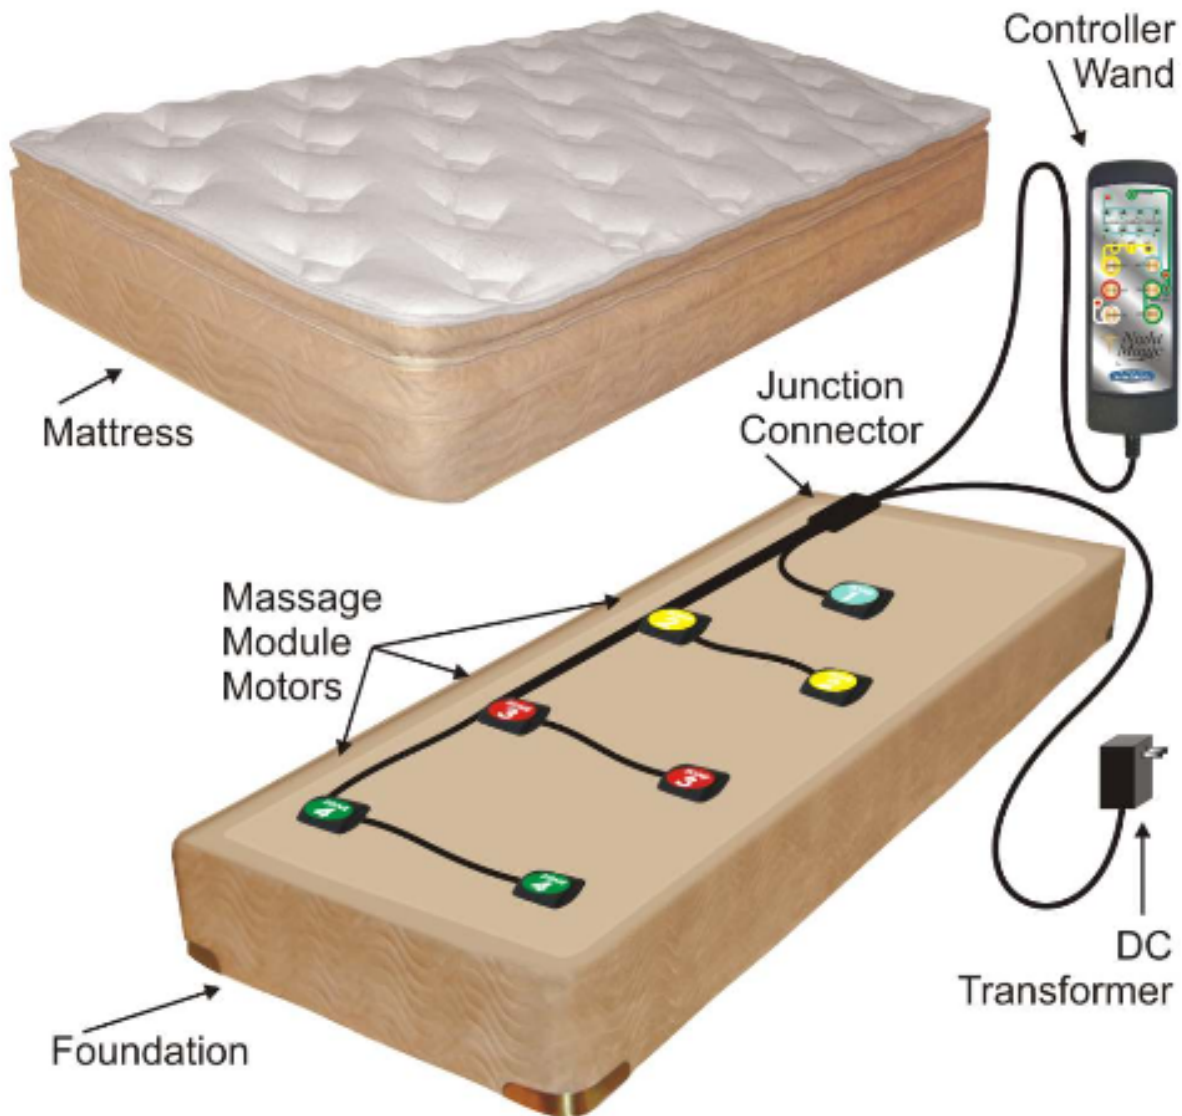

NightMagic^{T.M.}

SLEEP MASSAGE THERAPY

by

OWNERS MANUAL OPERATING & INSTALLATION INSTRUCTIONS

Model 2010 Massage System

*LIKE HAVING YOUR OWN
PERSONAL MASSEUSE!*

- Use on Twin, Full, Queen, or King Size Mattress*
- Use on Inner Spring, Foam, or Air Mattress
- Low Voltage Power Supply is UL listed

*2 units recommended with split box spring King or Queen beds.

INSTALLATION INSTRUCTIONS

Installation Instructions: For Household Use

1. Do Not Plug Night Magic Massage System into Power Supply until all components have been connected together.
2. Arrange Massage Module Motors on top of the mattress foundation from head to foot with Zone 1 under the neck area, Zone 2 under the shoulders and so forth.
2. Plug Massage Motors into the appropriate Junction Connector.
3. Plug Night Magic Controller Wand into the appropriate Junction Connector.
4. Replace Mattress on top of Foundation.
5. Plug DC Transformer into Power Supply and enjoy your Night Magic Massage System.